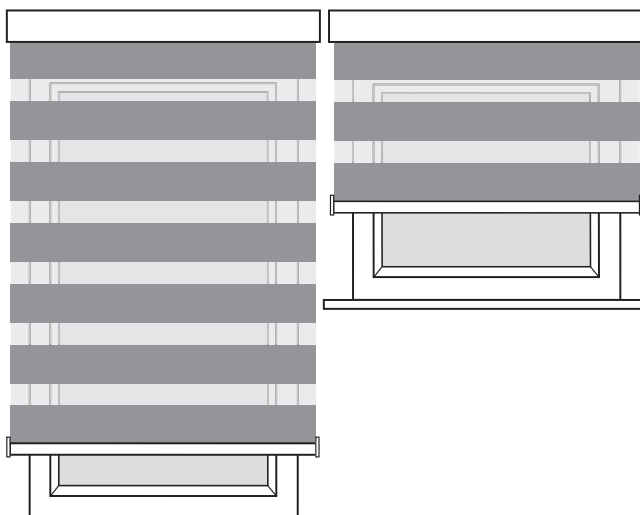

In the opened state, the fabrics are positioned at the same height.